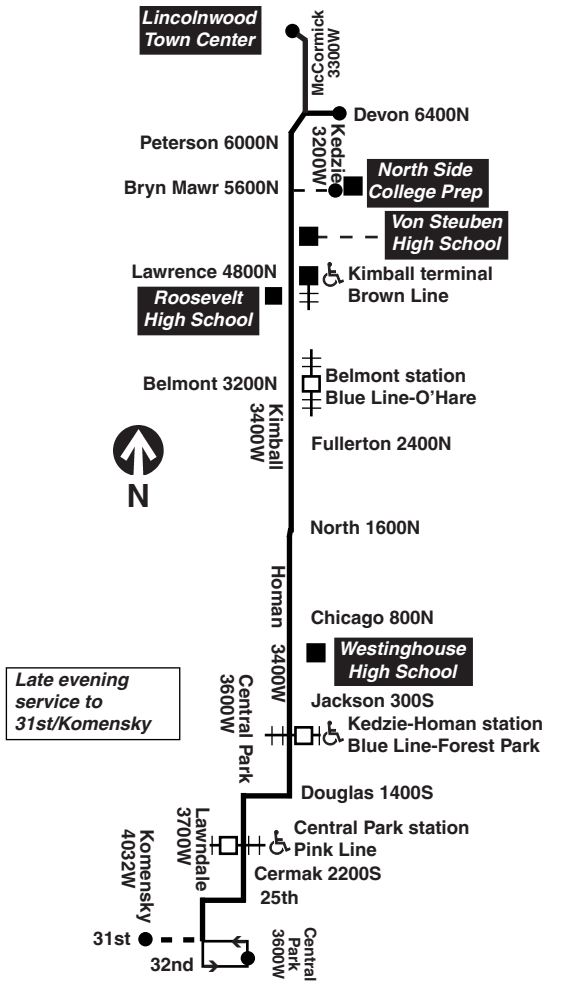

Federal law requires priority seating be designated for seniors and people with disabilities. **Please stand up** and yield these seats when needed for qualifying riders or when asked.

Schedules and other info in this timetable are subject to change. CTA does not assume responsibility for errors in timetables nor for inconvenience or damage resulting from delays.

Pay close attention to destination signs and announcements when boarding: added service may sometimes be provided over portions of this or any bus route and some trips can end before the furthest terminal on a line depending on service needs or time of day.

Bicycle racks are installed on the front of all CTA buses and are allowed on CTA trains during certain hours. See our [Bike & Ride brochure](#) or webpage for help on how to use racks and more.

Know before you go: Get alerts from us by text or e-mail about planned service changes every week or instant alerts for unplanned reroutes and disruptions. Sign up for CTA Updates today at transitchicago.com/updates.

For more travel information, use the Ventra app or call the RTA Travel Information Center at 312-836-7000. *Para obtener mayor información, en Español, llame al Centro de Información a 312-836-7000.*

Chicago Transit Authority

82 Kimball/Homan

Effective Mar. 23, 2025

All CTA buses are accessible

transitchicago.com/bus/82

Monday thru Friday

#82 Kimball/Homan

Northbound

LV 31st/ Central PK	LV Central Pk/ Cermak	Homan/ Jackson	Kimball/ Fullerton	Kimball Brown Line stn	AR Devon/ Kedzie	AR Lincoln- wood Town Ctr
----	4:01R	4:05a	4:21a	4:35a	4:45a	----
----	4:16R	4:20	4:36	4:50	5:00	----
----	4:31R	4:35	4:51	5:06	5:16	----
4:32a	4:37	4:47	5:03	5:18	5:28	----
----	4:54R	4:58	5:15	5:33	5:44	----
4:55	5:00	5:10	5:27	5:45	5:56	----
----	5:18R	5:22	5:39	5:58	6:10	----
5:18	5:23	5:33	5:50	6:09	6:22	----
----	5:38R	5:42	6:00	6:20	6:34	----
5:36	5:42	5:52	6:10	6:30	6:44	----
----	5:57R	6:01	6:20	6:42	6:57	----
5:54	6:00	6:11	6:29	6:50	7:05	----
----	6:12RS	6:16	6:35	6:57	7:06P	----
6:04	6:10	6:21	6:40	7:02	7:17	----
----	6:22RS	6:26	6:45	7:07	7:16P	----
6:14	6:20	6:31	6:50	7:12	7:27	----
----	6:32RS	6:36	6:55	7:17	7:26P	----
6:24	6:30	6:41	7:00	7:22	7:37	----
----	6:41RS	6:46	7:05	7:27	7:36P	----
6:34	6:40	6:51	7:10	7:32	7:47	----
----	6:50RS	6:55	7:15	7:37	7:46P	----
6:42	6:48	7:01	7:21	7:43	7:57	----
----	7:02RS	7:07	7:27	7:49	7:57P	----
6:55	7:01	7:14	7:34	7:56	8:10	----
7:02	7:08	7:21	7:41	8:03	8:17	----
7:09	7:15	7:28	7:48	8:10	8:24	----
7:16	7:22	7:35	7:55	8:17	8:31	----
7:24	7:30	7:43	8:03	8:25	8:39	----
7:32	7:38	7:52	8:12	8:33	8:47	----
7:41	7:47	8:01	8:21	8:42	8:57a	----

then every 8 to 11 minutes to Lincolnwood Town Center until

12:26p	12:32p	12:44p	1:05p	1:25p	----	1:41p
----	12:47R	12:52	1:13	1:33	----	1:49
12:42	12:48	1:00	1:21	1:41	----	1:57

then every 6 to 15 minutes from 31st/Central Park and every 6 to 8 minutes from Homan/Roosevelt until

2:46	2:52	3:06	3:29	3:55	----	4:12
----	3:07R	3:13	3:36	4:02	----	4:19
3:01	3:07	3:21	3:44	4:10	----	4:27
3:08	3:14	3:28	3:51	4:17	----	4:34
3:16	3:22	3:36	3:59	4:25	----	4:42
3:23	3:29	3:43	4:06	4:32	----	4:49
----	3:45R	3:51	4:14	4:40	----	4:57
3:39	3:45	3:59	4:22	4:48	----	5:05

then every 8 to 17 minutes to Lincolnwood Town Center until

8:16	8:21	8:31	8:50	9:05	----	9:19
8:33	8:38	8:48	9:07	9:22	----	9:36
8:50	8:55	9:05	9:23	9:38	9:49p	----
9:06K	9:12	9:22	9:40	9:54	10:05	----
9:22K	9:28	9:38	9:56	10:10	10:21	----
9:40K	9:46	9:56	10:13	10:26	10:37	----
9:57K	10:03	10:13	10:29	10:42	10:52	----
10:14K	10:20	10:30	10:46	10:59	11:09	----
10:31K	10:37	10:47	11:03	11:16	11:26	----
10:50K	10:56	11:05	11:20	11:34	11:44	----
11:10K	11:16	11:24	11:39	11:53	12:04a	----
11:33K	11:39	11:47	12:02a	12:16a	12:27	----
11:55K	12:01a	12:09a	12:24	12:38	12:49	----
12:18K	12:24	12:32	12:47	1:01	1:12	----
12:29K	12:35	12:43	----	----	----	----
12:45K	12:51	12:59	----	----	----	----
1:05K	1:11	1:19	----	----	----	----
1:27K	1:33	1:41	----	----	----	----

K - trip begins/ends at 31st/Komensky at time shown
P - trip ends at Peterson/Kimball at time shown
R - trip begins at Homan/Roosevelt at time shown
S - trip operates on school days only

Southbound